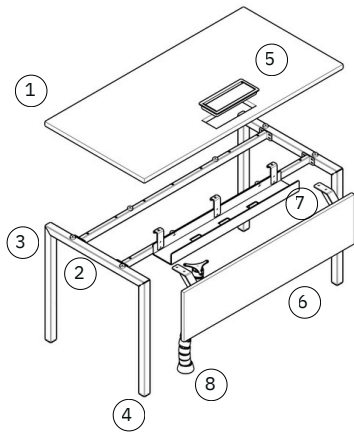

Desk with side storage unit

H1 740

H2 550

L1 1400, 1600, 1800, 2000
W1 700, 800

L2 900, 1200
W2 420, 600

(L) Shape desk

H 740

L1 1800, 2000
W1 900

L2 600
W2 1000

DESK COMPONENTS

- ① Finsa Top thickness 25mm.
- ② Top spacer 10mm.
- ③ Powder-coated metal leg.
- ④ Glide 10mm (+10mm adjustable).
- ⑤ Soft close cable grommet.
- ⑥ Modesty panel 18mm.
- ⑦ Cable tray.
- ⑧ Vertebrae cable management.

- ① Finsa Top thickness 25mm.
- ② Top spacer 10mm.
- ③ Powder-coated metal leg.
- ④ Glide 10mm (+10mm adjustable).
- ⑤ Soft close cable grommet.
- ⑥ Modesty panel 18mm.
- ⑦ Cable tray.
- ⑧ Vertebrae cable management.
- ⑨ Drawer Units
- ⑩ Fixed Shelf
- ⑪ Sliding Door Cabinet

Desk Includes

Soft-close cable Grommet:
300 × 110 mm

Cable Tray:
900 × 130 mm
For front cable access*

Cable Tray:
520 × 130 mm
For side cable access*

Tower:
100×100×520mm

Vertebrae cable management.

FEATURES