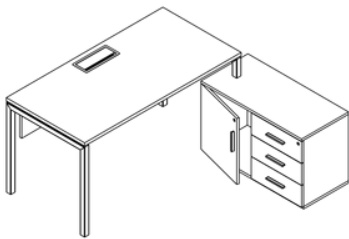

Desk with side storage unit

H1 740

H2 550

L1 1400, 1600, 1800, 2000
W1 700, 800

L2 900, 1200
W2 420, 600

(L) Shape desk

H 740

L1 1800, 2000
W1 900

L2 600
W2 1000

DESK COMPONENTS

- ① Finsa Top thickness 25mm.
- ② Top spacer 10mm.
- ③ Powder-coated metal leg.
- ④ Glide 10mm (+10mm adjustable).
- ⑤ Soft close cable grommet.
- ⑥ Modesty panel 18mm.
- ⑦ Cable tray.
- ⑧ Vertebrae cable management.

- ① Finsa Top thickness 25mm.
- ② Top spacer 10mm.
- ③ Powder-coated metal leg.
- ④ Glide 10mm (+10mm adjustable).
- ⑤ Soft close cable grommet.
- ⑥ Modesty panel 18mm.
- ⑦ Cable tray.
- ⑧ Vertebrae cable management.
- ⑨ Drawer Units
- ⑩ Fixed Shelf
- ⑪ Sliding Door Cabinet

Desk Includes

Soft-close cable Grommet:
300 × 110 mm

Cable Tray:
900 × 130 mm
For front cable access*

Cable Tray:
520 × 130 mm
For side cable access*

Tower:
100×100×520mm

Vertebrae cable management.

FEATURES