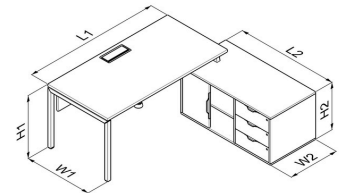

Desk with side storage unit

H1 740

H2 550

L1 1400, 1600, 1800, 2000
W1 700, 800

L2 900, 1200
W2 420, 600

(L) Shape desk

H 740

L1 1800, 2000
W1 900

Desk Includes

Soft-close cable Grommet:
300 × 110 mm

Cable Tray:
900 × 130 mm
For front cable access*

Cable Tray:
520 × 130 mm
For side cable access*

Tower:
100×100×520mm

Vertebrae cable management.

FEATURES