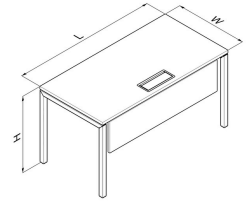

DESKS

Single desk

H 740

L 1200, 1400, 1600
W 600, 700, 800