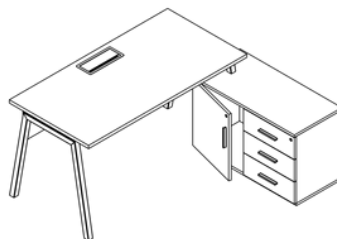

Desk with side storage unit

H1 740

H2 550

L1 1400, 1600, 1800, 2000
W1 700, 800

L2 900, 1200
W2 420, 600

(L) Shape desk

H 740

L1 1800, 2000
W1 900

L2 600
W2 1000

DESK COMPONENTS

- ① Finsa Top thickness 25mm.
- ② Top spacer 10mm.
- ③ Powder-coated metal leg.
- ④ Glide 10mm (+10mm adjustable).
- ⑤ Soft close cable grommet.
- ⑥ Modesty panel 18mm.
- ⑦ Cable tray.
- ⑧ Vertebrae cable management.

Desk Includes

Soft-close cable Grommet:
300 × 110 mm

Cable Tray:
900 × 130 mm
For front cable access*

Cable Tray:
520 × 130 mm
For side cable access*

Tower:
100×100×520mm

Vertebrae cable management.

FEATURES