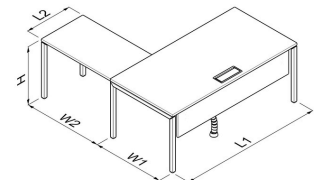

Desk with side storage unit

H1 740

H2 550

L1 1400, 1600, 1800, 2000
W1 700, 800

L2 900, 1200
W2 420, 600

(L) Shape desk

H 740

L1 1800, 2000
W1 900

L2 600
W2 1000

DESK COMPONENTS

- ① Finsa Top thickness 25mm.
- ② Top spacer 10mm.
- ③ Powder-coated metal leg.
- ④ Glide 10mm (+10mm adjustable).
- ⑤ Soft close cable grommet.
- ⑥ Modesty panel 18mm.
- ⑦ Cable tray.
- ⑧ Vertebrae cable management.

Desk Includes

Soft-close cable Grommet:
300 × 110 mm

Cable Tray:
900 × 130 mm
For front cable access*

Cable Tray:
520 × 130 mm
For side cable access*

Tower:
100×100×520mm

Vertebrae cable management.

FEATURES