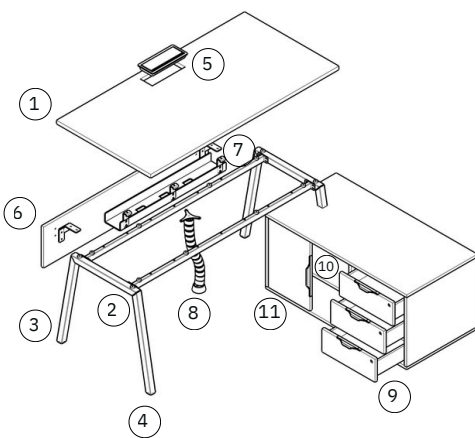

Desk with side storage unit

H1 740

H2 550

L1 1400, 1600, 1800, 2000
W1 700, 800

L2 900, 1200
W2 420, 600

(L) Shape desk

H 740

L1 1800, 2000
W1 900

L2 600
W2 1000

DESK COMPONENTS

- ① Finsa Top thickness 25mm.
- ② Top spacer 10mm.
- ③ Powder-coated metal leg.
- ④ Glide 10mm (+10mm adjustable).
- ⑤ Soft close cable grommet.
- ⑥ Modesty panel 18mm.
- ⑦ Cable tray.
- ⑧ Vertebrae cable management.

- ① Finsa Top thickness 25mm.
- ② Top spacer 10mm.
- ③ Powder-coated metal leg.
- ④ Glide 10mm (+10mm adjustable).
- ⑤ Soft close cable grommet.
- ⑥ Modesty panel 18mm.
- ⑦ Cable tray.
- ⑧ Vertebrae cable management.
- ⑨ Drawer Units
- ⑩ Fixed Shelf
- ⑪ Sliding Door Cabinet

Desk Includes

Soft-close cable Grommet:
300 × 110 mm

Cable Tray:
900 × 130 mm
For front cable access*

Cable Tray:
520 × 130 mm
For side cable access*

Tower:
100×100×520mm

Vertebrae cable management.

FEATURES