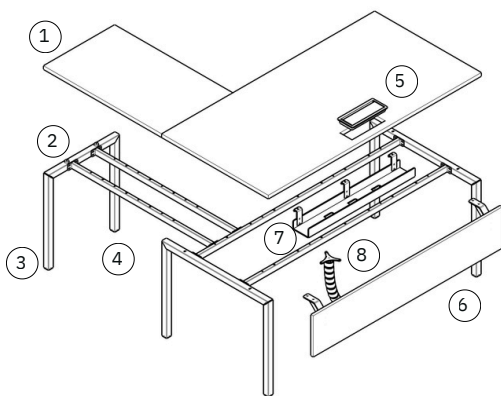

L2 600
W2 1000

DESK COMPONENTS

- ① Finsa Top thickness 25mm.
- ② Top spacer 10mm.
- ③ Powder-coated metal leg.
- ④ Glide 10mm (+10mm adjustable).
- ⑤ Soft close cable grommet.
- ⑥ Modesty panel 18mm.
- ⑦ Cable tray.
- ⑧ Vertebrae cable management.

- ① Finsa Top thickness 25mm.
- ② Top spacer 10mm.
- ③ Powder-coated metal leg.
- ④ Glide 10mm (+10mm adjustable).
- ⑤ Soft close cable grommet.
- ⑥ Modesty panel 18mm.
- ⑦ Cable tray.
- ⑧ Vertebrae cable management.
- ⑨ Drawer Units
- ⑩ Fixed Shelf
- ⑪ Sliding Door Cabinet

- ① Finsa Top thickness 25mm.
- ② Top spacer 10mm.
- ③ Powder-coated metal leg.
- ④ Glide 10mm (+10mm adjustable).
- ⑤ Soft close cable grommet.
- ⑥ Modesty panel 18mm.
- ⑦ Cable tray.
- ⑧ Vertebrae cable management.

Desk Includes

Soft-close cable Grommet:
300 × 110 mm

Cable Tray:
900 × 130 mm
For front cable access*

Cable Tray:
520 × 130 mm
For side cable access*

Tower:
100×100×520mm

Vertebrae cable management.

FEATURES